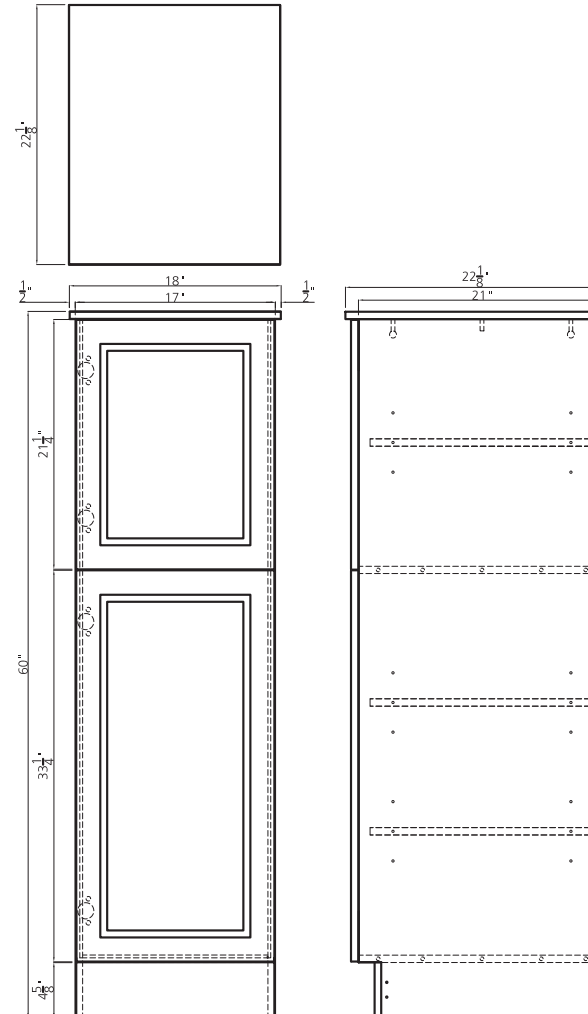

20" Stratton linen cabinet

Replacement parts:

1. Top door - R17942
2. Bottom door - R17943
3. Toe-kick - R12863
4. Top panel - R17946
5. Adjustable shelf - R12785
6. Shelf support - R37012
7. Hinge (overlay) - R37628
8. Hinge fixing plate - R37629
9. Female assembly bracket (kick) - R37614
10. Male assembly bracket (kick) - R37615